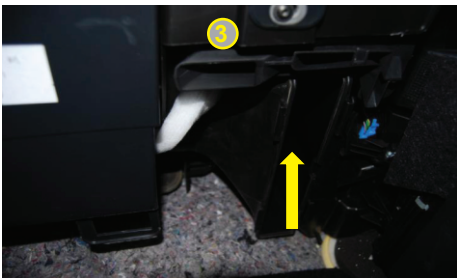

RYCO FILTERS

FITTING INSTRUCTIONS FOR RYCO CABIN FILTER RCA274C. AUDI A1 Also fits: SKODA Roomster, Fabia & VW Polo

1. The filter housing sits underneath the glovebox on the right hand side of the footwell. Once housing has been identified, slide the plastic braces towards the centre of the lid to release it as indicated in the picture above.

2. Filter housing lid released.

3. Remove dirty filter from housing carefully as accumulated debris may come loose. Clean housing of possible objects like leaves and insert new filter in the right air direction as indicated on the filter.