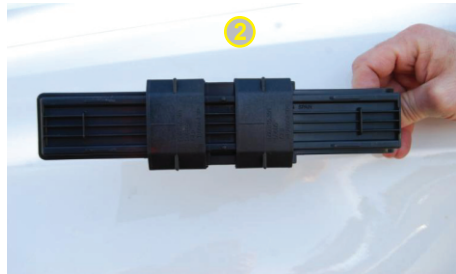

RYCO FILTERS

FITTING INSTRUCTIONS FOR RYCO CABIN FILTER RCA274C. AUDI A1 Also fits: SKODA Roomster, Fabia & VW Polo

1. The filter housing sits underneath the glovebox on the right hand side of the footwell. Once housing has been identified, slide the plastic braces towards the centre of the lid to release it as indicated in the picture above.

2. Filter housing lid released.

3. Remove dirty filter from housing carefully as accumulated debris may come loose. Clean housing of possible objects like leaves and insert new filter in the right air direction as indicated on the filter.