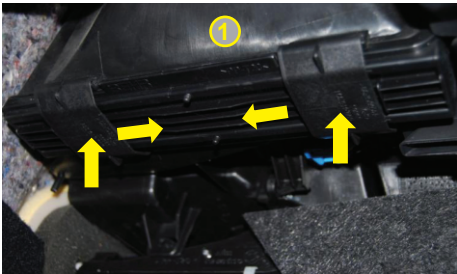

RYCO FILTERS

FITTING INSTRUCTIONS FOR RYCO CABIN FILTER RCA274C. AUDI A1 Also fits: SKODA Roomster, Fabia & VW Polo

1. The filter housing sits underneath the glovebox on the right hand side of the footwell. Once housing has been identified, slide the plastic braces towards the centre of the lid to release it as indicated in the picture above.

2. Filter housing lid released.

3. Remove dirty filter from housing carefully as accumulated debris may come loose. Clean housing of possible objects like leaves and insert new filter in the right air direction as indicated on the filter.