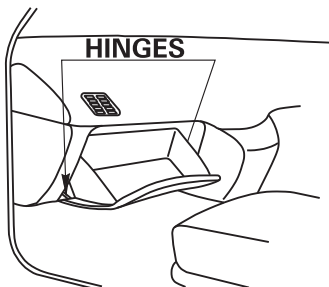

RYCO

F I L T E R S

FITTING INSTRUCTIONS FOR RYCO CABIN FILTER RCA193P.

2004-06 MAZDA MPV & 2004-ON RX-8

(Filter is located behind glove box)

OPEN GLOVE BOX AND DETACH HINGES ON EITHER SIDE THEN REMOVE GLOVE BOX.

REMOVE FILTER HOUSING COVER, REMOVE AND REPLACE USED FILTERS (NOTE FLOW DIRECTION).

DISPOSE OF USED FILTER CORRECTLY.

RYCO Group Pty Ltd
29 Taras Ave Altona North
Victoria 3025 Australia.
www.rycofilters.com.au