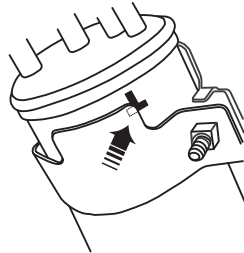

RYCO FILTERS

FITTING INSTRUCTIONS FOR RYCO FUEL FILTER Z751 LANDROVER DISCOVERY 3

- ① Remove fuel pipes from filter,
Remove and discard old clip.

- ④

- ② Replace old clip with new clip.

- ⑤ Align filter when fitting in clamp.