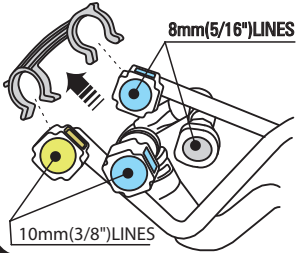

RYCO FILTERS

FITTING INSTRUCTIONS FOR RYCO FUEL FILTER Z751 LANDROVER DISCOVERY 3

- ① Remove fuel pipes from filter,
Remove and discard old clip.

- ④

- ② Replace old clip with new clip.

- ⑤ Align filter when fitting in clamp.

- ③ Fit new clip and lock
in position^A

- ⑥

Dispose of used filter correctly.

Ryco Group Pty Ltd
29 Taras Ave, Altona North
Victoria 3025 Australia.
www.rycofilters.com.au

Ryco Group
A Division of GUD NZ Holdings Ltd
626A Rosebank Road, Avondale
Auckland New Zealand
www.ryco.co.nz