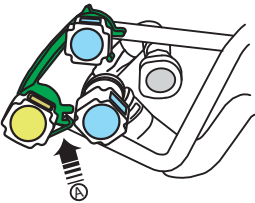

RYCO FILTERS

FITTING INSTRUCTIONS FOR RYCO FUEL FILTER Z751 LANDROVER DISCOVERY 3

- ① Remove fuel pipes from filter,
Remove and discard old clip.

- ④

- ② Replace old clip with new clip.

- ⑤ Align filter when fitting in clamp.

- ③ Fit new clip and lock
in position^A

- ⑥

Dispose of used filter correctly.

Ryco Group Pty Ltd
29 Taras Ave, Altona North
Victoria 3025 Australia.
www.rycofilters.com.au

Ryco Group
A Division of GUD NZ Holdings Ltd
626A Rosebank Road, Avondale
Auckland New Zealand
www.ryco.co.nz