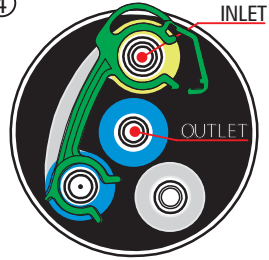

RYCO FILTERS

FITTING INSTRUCTIONS FOR RYCO FUEL FILTER Z751 LANDROVER DISCOVERY 3

- ① Remove fuel pipes from filter,
Remove and discard old clip.

- ④

- ② Replace old clip with new clip.

- ⑤ Align filter when fitting in clamp.

- ③ Fit new clip and lock
in position^A

- ⑥

Dispose of used filter correctly.

Ryco Group Pty Ltd
29 Taras Ave, Altona North
Victoria 3025 Australia.
www.rycofilters.com.au

Ryco Group
A Division of GUD NZ Holdings Ltd
626A Rosebank Road, Avondale
Auckland New Zealand
www.ryco.co.nz