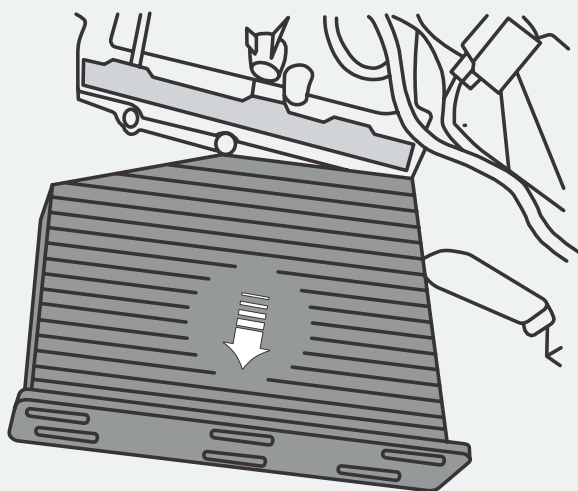

RCA149M VOLKSWAGEN GOLF V

FILTER IS LOCATED BEHIND THE GLOVE BOX

STEP 1
Filter is located under glovebox, remove panel by unlocking in 3 places as shown.

STEP 2
Unlock in 2 places as shown, remove filter cover.

STEP 3
Pull dirty filter out to remove, push new Ryco filter into housing.

STEP 4
Refit all previously removed parts, dispose of dirty filter.