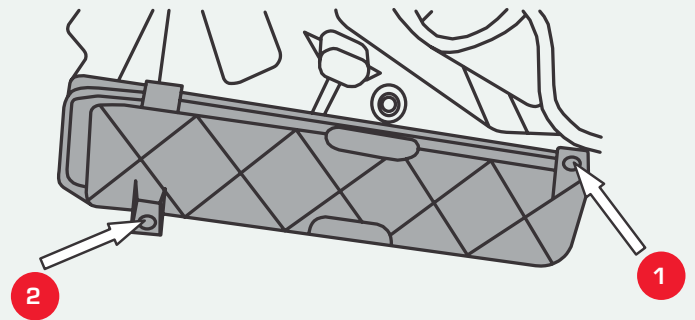

RCA149M VOLKSWAGEN GOLF V

FILTER IS LOCATED BEHIND THE GLOVE BOX

STEP 1
Filter is located under glovebox, remove panel by unlocking in 3 places as shown.

STEP 2
Unlock in 2 places as shown, remove filter cover.

STEP 3
Pull dirty filter out to remove, push new Ryco filter into housing.

STEP 4
Refit all previously removed parts, dispose of dirty filter.