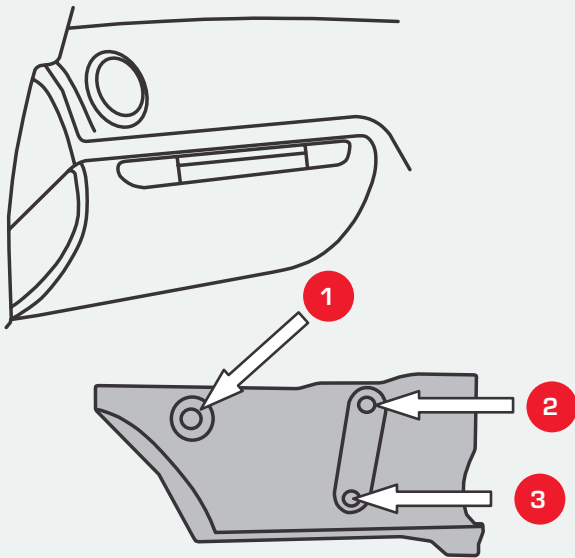

RCA149M VOLKSWAGEN GOLF V

FILTER IS LOCATED BEHIND THE GLOVE BOX

STEP 1
Filter is located under glovebox, remove panel by unlocking in 3 places as shown.

STEP 2
Unlock in 2 places as shown, remove filter cover.

STEP 3
Pull dirty filter out to remove, push new Ryco filter into housing.

STEP 4
Refit all previously removed parts, dispose of dirty filter.