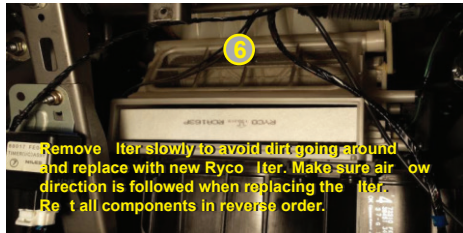

RYCO

F I L T E R S

FITTING INSTRUCTIONS FOR RYCO CABIN AIR FILTER RCA163P SUBARU IMPREZA (01-07)

RYCO Group Pty Ltd
29 Taras Ave Altona North
Victoria 3025 Australia.
www.rycofilters.com.au

RYCO Group -
A division of GUD (NZ) Holdings Limited
626A Rosebank Road Avondale
Auckland, New Zealand
www.ryco.co.nz