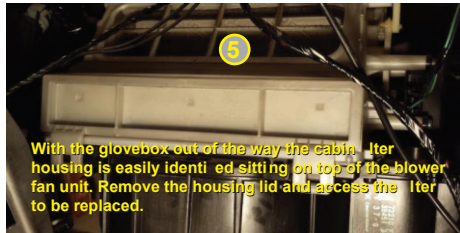

RYCO

F I L T E R S

FITTING INSTRUCTIONS FOR RYCO CABIN AIR FILTER RCA163P SUBARU IMPREZA (01-07)

RYCO Group Pty Ltd
29 Taras Ave Altona North
Victoria 3025 Australia.
www.rycofilters.com.au

RYCO Group -
A division of GUD (NZ) Holdings Limited
626A Rosebank Road Avondale
Auckland, New Zealand
www.ryco.co.nz