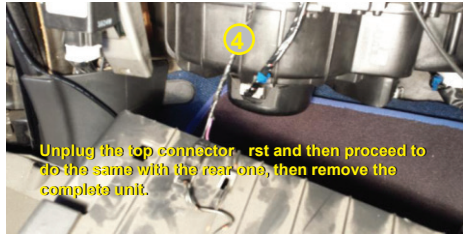

RYCO

F I L T E R S

FITTING INSTRUCTIONS FOR RYCO CABIN AIR FILTER RCA163P SUBARU IMPREZA (01-07)

RYCO Group Pty Ltd
29 Taras Ave Altona North
Victoria 3025 Australia.
www.rycofilters.com.au

RYCO Group -
A division of GUD (NZ) Holdings Limited
626A Rosebank Road Avondale
Auckland, New Zealand
www.ryco.co.nz