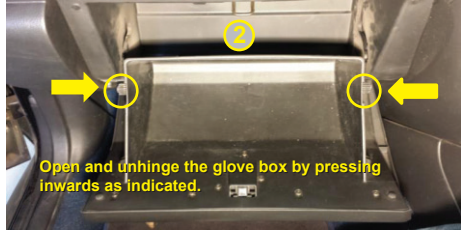

RYCO

F I L T E R S

FITTING INSTRUCTIONS FOR RYCO CABIN AIR FILTER RCA163P SUBARU IMPREZA (01-07)

RYCO Group Pty Ltd
29 Taras Ave Altona North
Victoria 3025 Australia.
www.rycofilters.com.au

RYCO Group -
A division of GUD (NZ) Holdings Limited
626A Rosebank Road Avondale
Auckland, New Zealand
www.ryco.co.nz