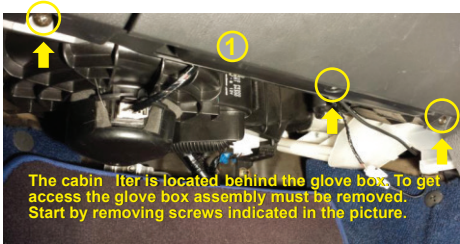

RYCO

F I L T E R S

FITTING INSTRUCTIONS FOR RYCO CABIN AIR FILTER RCA163P SUBARU IMPREZA (01-07)

RYCO Group Pty Ltd
29 Taras Ave Altona North
Victoria 3025 Australia.
www.rycofilters.com.au

RYCO Group -
A division of GUD (NZ) Holdings Limited
626A Rosebank Road Avondale
Auckland, New Zealand
www.ryco.co.nz