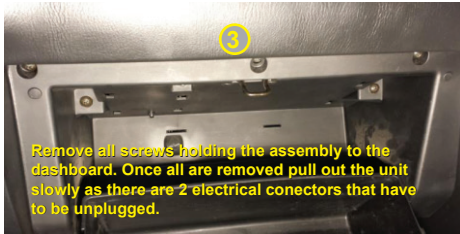

RYCO

F I L T E R S

FITTING INSTRUCTIONS FOR RYCO CABIN AIR FILTER RCA163P SUBARU IMPREZA (01-07)

RYCO Group Pty Ltd
29 Taras Ave Altona North
Victoria 3025 Australia.
www.rycofilters.com.au

RYCO Group -
A division of GUD (NZ) Holdings Limited
626A Rosebank Road Avondale
Auckland, New Zealand
www.ryco.co.nz