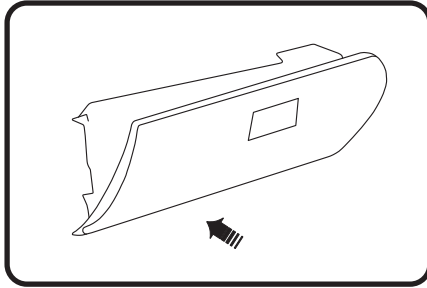

RYCO FILTERS

FITTING INSTRUCTIONS FOR RYCO CABIN FILTER RCA257P. FIAT FREEMONT

1. The cabin air filter is located behind the glove box compartment unit.
2. Open the glove box and press both top corners inwards to bypass the retaining lugs allowing the lid to drop completely.
3. Remove the cabin air filter housing lid by unclipping it and slide out the old cabin air filter carefully to avoid any accumulated debris from being spread around.
4. Slide the new filter in making sure it is facing to the right air flow direction and refit all components in reverse order.