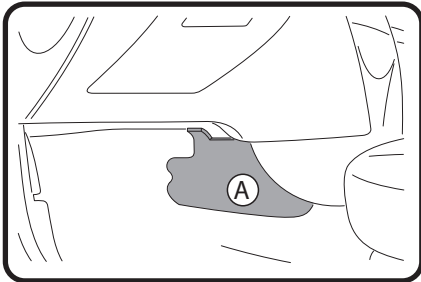

FITTING INSTRUCTIONS FOR RYCO CABIN FILTER RCA138C.  
CITROEN C5 03/01 →

1: Filter located behind cover (A)

3: Pull filter in direction of arrow.

2: Remove cover and undo two screws (B)

4: Fit new Ryco filter, refit all previously removed parts.  
Dispose of used filter correctly.