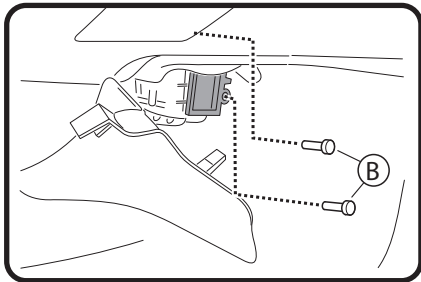

FITTING INSTRUCTIONS FOR RYCO CABIN FILTER RCA138C.  
CITROEN C5 03/01 →

1: Filter located behind cover (A)

3: Pull filter in direction of arrow.

2: Remove cover and undo two screws (B)

4: Fit new Ryco filter, refit all previously removed parts.  
Dispose of used filter correctly.