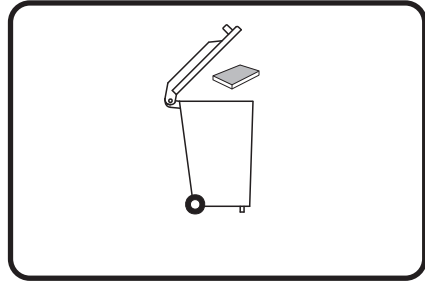

FITTING INSTRUCTIONS FOR RYCO CABIN FILTER RCA138C.  
CITROEN C5 03/01 →

1: Filter located behind cover (A)

3: Pull filter in direction of arrow.

2: Remove cover and undo two screws (B)

4: Fit new Ryco filter, refit all previously removed parts.  
Dispose of used filter correctly.