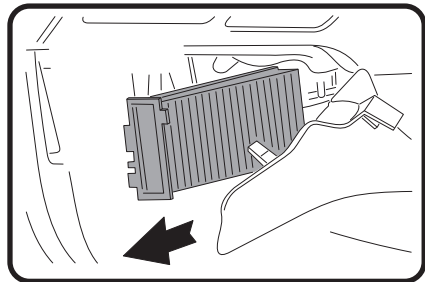

FITTING INSTRUCTIONS FOR RYCO CABIN FILTER RCA138C.  
CITROEN C5 03/01 →

1: Filter located behind cover (A)

3: Pull filter in direction of arrow.

2: Remove cover and undo two screws (B)

4: Fit new Ryco filter, refit all previously removed parts.  
Dispose of used filter correctly.