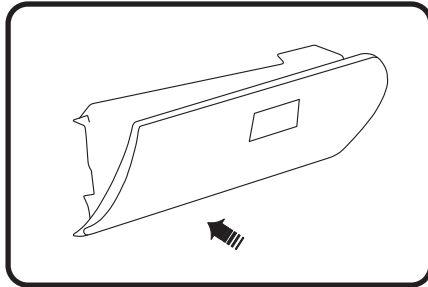

## FITTING INSTRUCTIONS FOR RYCO CABIN FILTER RCA269P. HYUNDAI TUCSON (JN81)

1. The cabin air filter is located behind the glove box compartment unit.
2. Open the glove box and remove both top corner lugs on the inside of the compartment so it can be dropped completely.
3. Remove the cabin air filter housing lid by unclipping it from both sides and slide it out. Grab the cabin air filters carefully to avoid any accumulated debris from being spread around.
4. Slide in the new filters making sure they face to the right air flow direction and refit all components in reverse order.