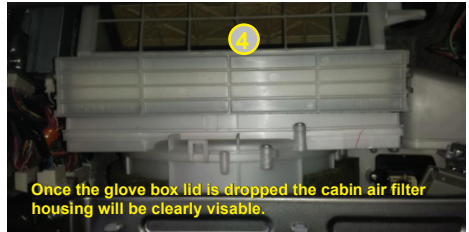

RYCO FILTERS

FITTING INSTRUCTIONS FOR RYCO CABIN AIR FILTER RCA165P/M SUZUKI GRAND VITARA

RYCO Group Pty Ltd
29 Taras Ave Altona North
Victoria 3025 Australia.
www.rycofilters.com.au

RYCO Group -
A division of GUD (NZ) Holdings Limited
19 Bell Avenue, Auckland, New Zealand
www.ryco.co.nz