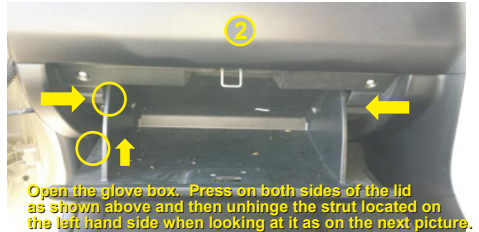

RYCO FILTERS

FITTING INSTRUCTIONS FOR RYCO CABIN AIR FILTER RCA165P/M SUZUKI GRAND VITARA

RYCO Group Pty Ltd
29 Taras Ave Altona North
Victoria 3025 Australia.
www.rycofilters.com.au

RYCO Group -
A division of GUD (NZ) Holdings Limited
19 Bell Avenue, Auckland, New Zealand
www.ryco.co.nz