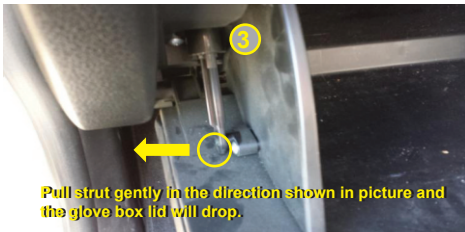

RYCO FILTERS

FITTING INSTRUCTIONS FOR RYCO CABIN AIR FILTER RCA165P/M SUZUKI GRAND VITARA

RYCO Group Pty Ltd
29 Taras Ave Altona North
Victoria 3025 Australia.
www.rycofilters.com.au

RYCO Group -
A division of GUD (NZ) Holdings Limited
19 Bell Avenue, Auckland, New Zealand
www.ryco.co.nz