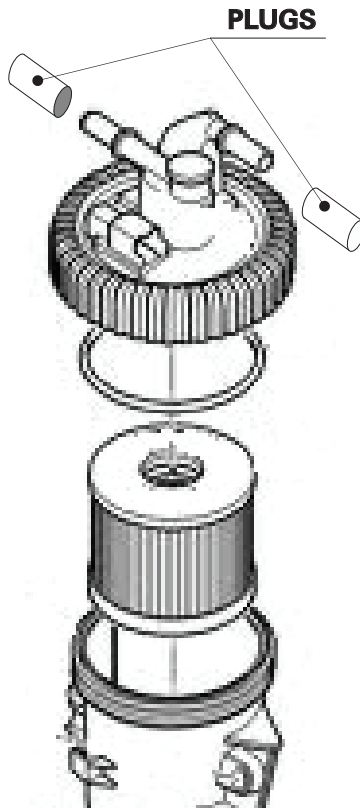

# RYCO FILTERS

## PLUG USAGE INSTRUCTIONS FOR RYCO OIL FILTER R2722P

**USE PLUGS TO PREVENT DUST, DIRT ETC ENTERING  
INLET AND OUTLET HOUSING PORT  
WHEN HOUSING CAP IS DISCONNECTED.**

Ryco Group Pty Ltd  
29 Taras Ave Altona North  
Victoria 3025 Australia.  
[www.rycofilters.com.au](http://www.rycofilters.com.au)