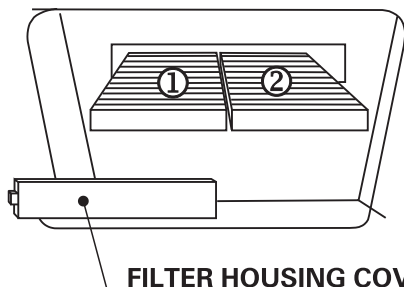

# RYCO FILTERS

FITTING INSTRUCTIONS FOR RYCO CABIN AIR FILTER RCA193M  
2004-06 MAZDA MPV & 2004-ON RX-8  
(Filter is located behind glove box)

OPEN GLOVE BOX AND DETACH  
HINGES ON EITHER SIDE THEN  
REMOVE GLOVE BOX.

REMOVE FILTER HOUSING COVER,  
REMOVE AND REPLACE USED  
FILTERS. ENSURE ARROW ON  
SIDE OF FILTER IS POINTING UP.

DISPOSE OF USED FILTER  
CORRECTLY.

**RYCO Group Pty Ltd**  
29 Taras Ave Altona  
North Victoria 3025  
Australia  
[www.rycofilters.com.au](http://www.rycofilters.com.au)