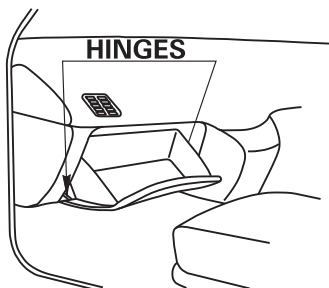

# RYCO FILTERS

FITTING INSTRUCTIONS FOR RYCO CABIN AIR FILTER RCA193M  
2004-06 MAZDA MPV & 2004-ON RX-8  
(Filter is located behind glove box)

OPEN GLOVE BOX AND DETACH  
HINGES ON EITHER SIDE THEN  
REMOVE GLOVE BOX.

REMOVE FILTER HOUSING COVER,  
REMOVE AND REPLACE USED  
FILTERS. ENSURE ARROW ON  
SIDE OF FILTER IS POINTING UP.

DISPOSE OF USED FILTER  
CORRECTLY.

**RYCO Group Pty Ltd**  
29 Taras Ave Altona  
North Victoria 3025  
Australia  
[www.rycofilters.com.au](http://www.rycofilters.com.au)