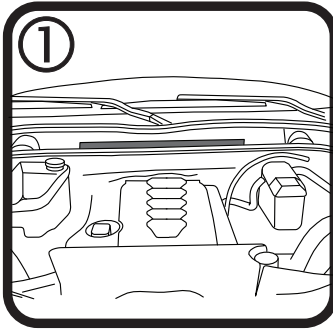

RYCO FILTERS

FITTING INSTRUCTIONS FOR RYCO CABIN FILTER RCA135M/C.

BMW X5

Filter is located under bonnet
centered under windscreen

Filter located under the bonnet
beneath windscreen.

Unlock at "A" then swing door
open by holding at "B" and
lifting.

Pull filter towards front of
vehicle and remove. Fit new
Ryco RCA135M. Ensure arrow
points up. Close and lock
housing door.

Dispose of used filter
correctly.

RYCO Group Pty Ltd
29 Taras Ave Altona
North Victoria 3025
Australia
www.rycofilters.com.au