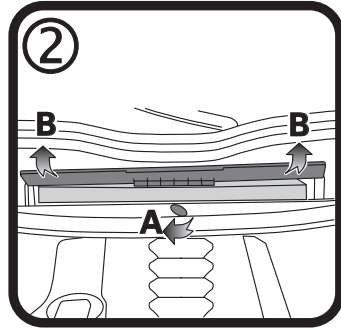

RYCO FILTERS

FITTING INSTRUCTIONS FOR RYCO CABIN FILTER RCA135M/C.

BMW X5

Filter is located under bonnet
centered under windscreen

Filter located under the bonnet
beneath windscreen.

Unlock at "A" then swing door
open by holding at "B" and
lifting.

Pull filter towards front of
vehicle and remove. Fit new
Ryco RCA135M. Ensure arrow
points up. Close and lock
housing door.

Dispose of used filter
correctly.

RYCO Group Pty Ltd
29 Taras Ave Altona
North Victoria 3025
Australia
www.rycofilters.com.au