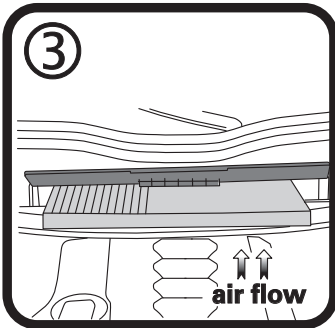

RYCO FILTERS

FITTING INSTRUCTIONS FOR RYCO CABIN FILTER RCA135M/C.

BMW X5

Filter is located under bonnet
centered under windscreen

Filter located under the bonnet
beneath windscreen.

Unlock at "A" then swing door
open by holding at "B" and
lifting.

Pull filter towards front of
vehicle and remove. Fit new
Ryco RCA135M. Ensure arrow
points up. Close and lock
housing door.

Dispose of used filter
correctly.

RYCO Group Pty Ltd
29 Taras Ave Altona
North Victoria 3025
Australia
www.rycofilters.com.au