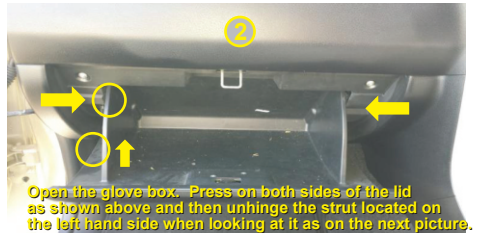

RYCO FILTERS

FITTING INSTRUCTIONS FOR RYCO CABIN AIR FILTER RCA165P SUZUKI GRAND VITARA

RYCO Group Pty Ltd
29 Taras Ave Altona North
Victoria 3025 Australia.
www.rycofilters.com.au

RYCO Group -
A division of GUD (NZ) Holdings Limited
626A Rosebank Road Avondale
Auckland, New Zealand
www.ryco.co.nz