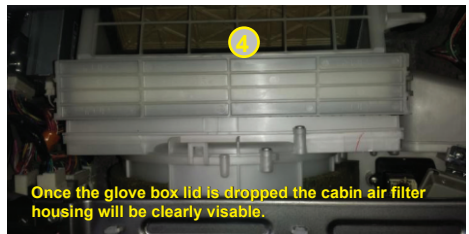

RYCO FILTERS

FITTING INSTRUCTIONS FOR RYCO CABIN AIR FILTER RCA165P SUZUKI GRAND VITARA

RYCO Group Pty Ltd
29 Taras Ave Altona North
Victoria 3025 Australia.
www.rycofilters.com.au

RYCO Group -
A division of GUD (NZ) Holdings Limited
626A Rosebank Road Avondale
Auckland, New Zealand
www.ryco.co.nz