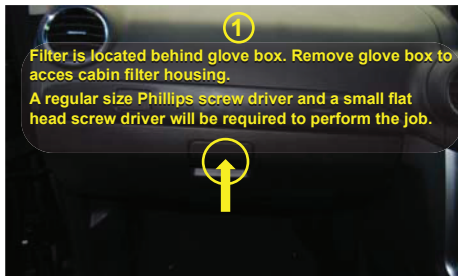

RYCO FILTERS

FITTING INSTRUCTIONS FOR RYCO CABIN FILTER RCA194M HOLDEN CAPTIVA (CG) SERIES I & SERIES II

RYCO Group Pty Ltd
29 Taras Ave Altona
North Victoria 3025
Australia
www.rycofilters.com.au

RYCO Group- A division of
GUD (NZ) Holdings Limited.
19 Bell Avenue, Otahuhu,
Auckland 1060, New Zealand
www.ryco.co.nz