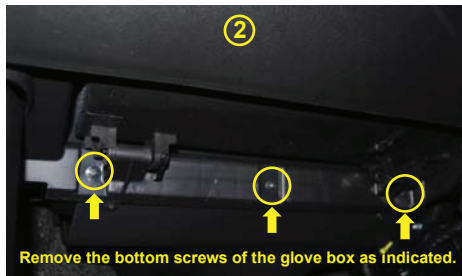

RYCO FILTERS

FITTING INSTRUCTIONS FOR RYCO CABIN FILTER RCA194M HOLDEN CAPTIVA (CG) SERIES I & SERIES II

RYCO Group Pty Ltd
29 Taras Ave Altona
North Victoria 3025
Australia
www.rycofilters.com.au

RYCO Group- A division of
GUD (NZ) Holdings Limited.
19 Bell Avenue, Otahuhu,
Auckland 1060, New Zealand
www.ryco.co.nz