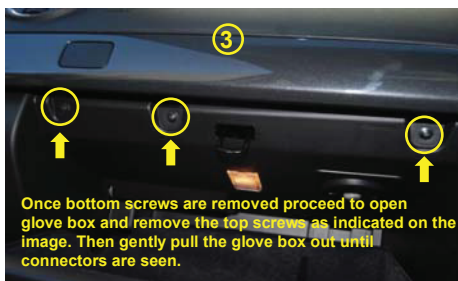

RYCO FILTERS

FITTING INSTRUCTIONS FOR RYCO CABIN FILTER RCA194M HOLDEN CAPTIVA (CG) SERIES I & SERIES II

RYCO Group Pty Ltd
29 Taras Ave Altona
North Victoria 3025
Australia
www.rycofilters.com.au

RYCO Group- A division of
GUD (NZ) Holdings Limited.
19 Bell Avenue, Otahuhu,
Auckland 1060, New Zealand
www.ryco.co.nz