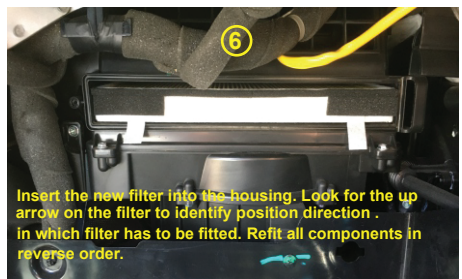

RYCO FILTERS

FITTING INSTRUCTIONS FOR RYCO CABIN FILTER RCA194M HOLDEN CAPTIVA (CG) SERIES I & SERIES II

RYCO Group Pty Ltd
29 Taras Ave Altona
North Victoria 3025
Australia
www.rycofilters.com.au

RYCO Group- A division of
GUD (NZ) Holdings Limited.
19 Bell Avenue, Otahuhu,
Auckland 1060, New Zealand
www.ryco.co.nz