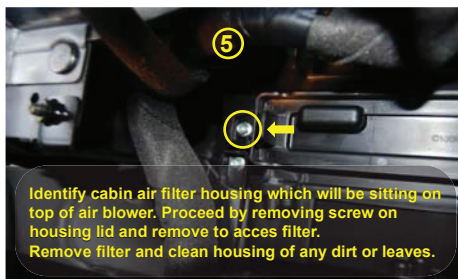

RYCO FILTERS

FITTING INSTRUCTIONS FOR RYCO CABIN FILTER RCA194M HOLDEN CAPTIVA (CG) SERIES I & SERIES II

RYCO Group Pty Ltd
29 Taras Ave Altona
North Victoria 3025
Australia
www.rycofilters.com.au

RYCO Group- A division of
GUD (NZ) Holdings Limited.
19 Bell Avenue, Otahuhu,
Auckland 1060, New Zealand
www.ryco.co.nz