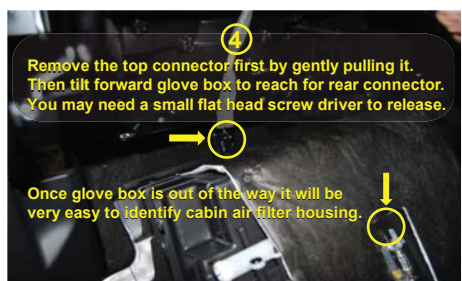

RYCO FILTERS

FITTING INSTRUCTIONS FOR RYCO CABIN FILTER RCA194M HOLDEN CAPTIVA (CG) SERIES I & SERIES II

RYCO Group Pty Ltd
29 Taras Ave Altona
North Victoria 3025
Australia
www.rycofilters.com.au

RYCO Group- A division of
GUD (NZ) Holdings Limited.
19 Bell Avenue, Otahuhu,
Auckland 1060, New Zealand
www.ryco.co.nz