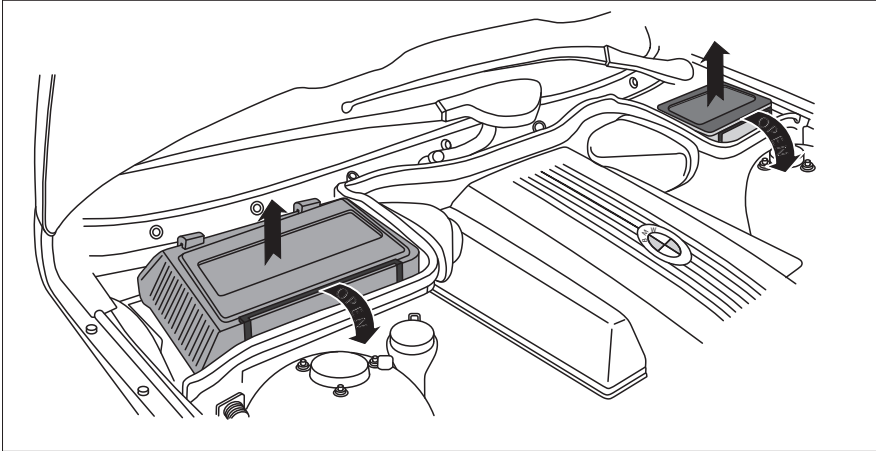

# RYCO FILTERS

FITTING INSTRUCTIONS FOR RYCO CABIN FILTER RCA126C.  
BMW 5 SERIES (E39)  
(Filters located in engine bay)

Ryco Group Pty Ltd  
29 Taras Ave, Altona North  
Victoria 3025 Australia.  
[www.rycofilters.com.au](http://www.rycofilters.com.au)