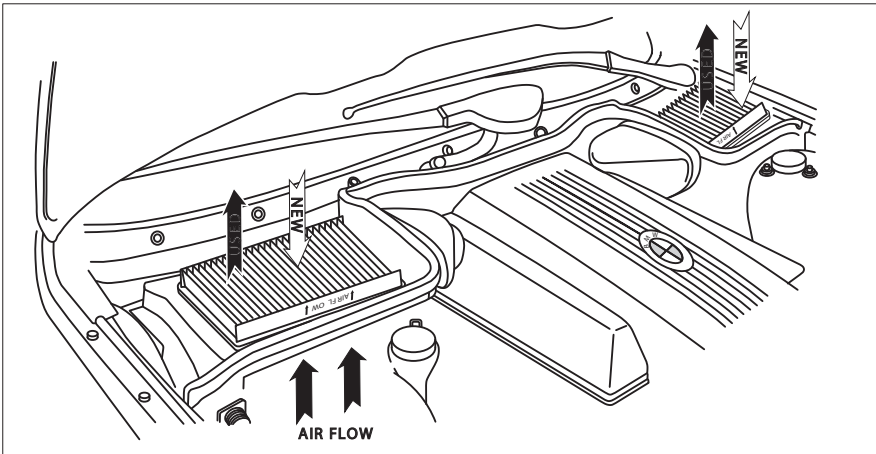

# RYCO FILTERS

FITTING INSTRUCTIONS FOR RYCO CABIN FILTER RCA126C.  
BMW 5 SERIES (E39)  
(Filters located in engine bay)

Ryco Group Pty Ltd  
29 Taras Ave, Altona North  
Victoria 3025 Australia.  
[www.rycofilters.com.au](http://www.rycofilters.com.au)