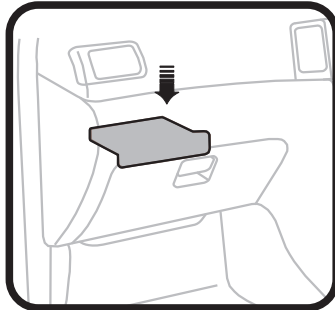

RYCO FILTERS

FITTING INSTRUCTIONS FOR RYCO CABIN FILTER RCA219P.

FIAT DUCATO

(Filter is located behind glove box)

1. The cabin air filter is located behind the glove box towards the centre dash.
2. Open the glove box and remove three lower screws and drop the glove box lid. The filter housing is located in the bottom section of the centre dash.
3. Remove the trim cover of the cabin air filter housing and reach for the filter.
4. Slide out the old cabin filter carefully to avoid accumulated debris spreading around. Clean area and insert new filter making sure it is in right air flow direction. Refit all components in reverse order.