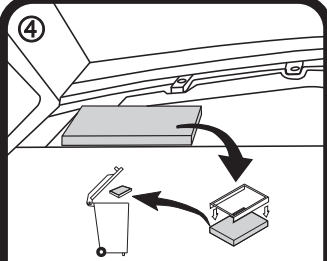

RYCO FILTERS

FITTING INSTRUCTIONS FOR RYCO CABIN FILTER RCA103P.

VW Beetle and Passat (B6)

- ① Remove cover by pushing back & lifting

④

Do not throw frame away

- ② Remove 2 screws and pane

⑤

Fit new filter RCA103P into frame

- ③ Remove 6 screws and panel

⑥

Snap new filter and frame into position and then refit all previous removed components

Ryco Group Pty Ltd
29 Taras Ave, Altona North
Victoria 3025 Australia.
www.rycofilters.com.au