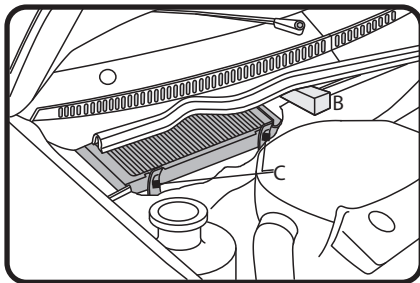

Ryco Group
A Division of GUD NZ Holdings Ltd
626A Rosebank Road, Avondale
Auckland New Zealand
www.ryco.co.nz

FITTING INSTRUCTIONS FOR RYCO CABIN FILTER RCA103P.

SEAT Cordoba, Ibiza.
(Filter located in engine bay)

1: Lift weather strip (part A) from ridge to at least centre of vehicle.

3: Fit new Ryco RCA103P into frame noting that ends of frame fit into pleat space both ends

2: Use approx 50mm high support (B) to keep weather strip clear of filter push clips (C) towards engine, lift front of filter assembly and pull out of housing.