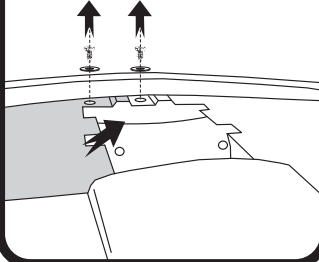

RYCO FILTERS

FITTING INSTRUCTIONS FOR RYCO CABIN FILTER RCA103P.

VW Beetle and Passat (B6)

- ① Remove cover by pushing back & lifting

④

Do not throw frame away

- ② Remove 2 screws and pane

⑤

Fit new filter RCA103P into frame

- ③ Remove 6 screws and panel

⑥

Snap new filter and frame into position and then refit all previous removed components

Ryco Group Pty Ltd
29 Taras Ave, Altona North
Victoria 3025 Australia.
www.rycofilters.com.au

1: Lift weather strip (part A) from ridge to at least centre of vehicle.

3: Fit new Ryco RCA103P into frame noting that ends of frame fit into pleat space both ends

2: Use approx 50mm high support (B) to keep weather strip clear of filter push clips (C) towards engine, lift front of filter assembly and pull out of housing.