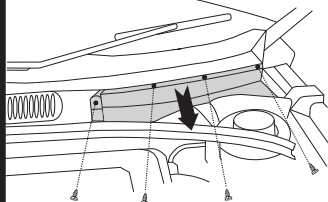

RYCO FILTERS

FITTING INSTRUCTIONS FOR RYCO CABIN FILTER RCA103P. VW BORA(filter located in engine bay)

1 Move sealing strip

2 Remove 4 screws and panel

3

Do not throw frame
away

4 Fit new filter RCA103P
into frame.

RYCO FILTERS

FITTING INSTRUCTIONS FOR RYCO CABIN FILTER RCA103P.

VW Beetle and Passat (B6)

- ① Remove cover by pushing back & lifting

④

Do not throw frame away

- ② Remove 2 screws and pane

⑤