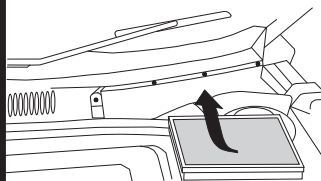

RYCO FILTERS

FITTING INSTRUCTIONS FOR RYCO CABIN FILTER RCA103P. VW BORA(filter located in engine bay)

1 Move sealing strip

2 Remove 4 screws and panel

3

Do not throw frame
away

4 Fit new filter RCA103P
into frame.

5 Replace filter assembly

6 Snap new filter into
position then refit all
previously removed
components.

Ryco Group Pty Ltd
29 Taras Ave, Altona North
Victoria 3025 Australia.
www.rycofilters.com.au

Ryco Group
A Division of GUD NZ Holdings Ltd
626A Rosebank Road, Avondale
Auckland New Zealand
www.ryco.co.nz