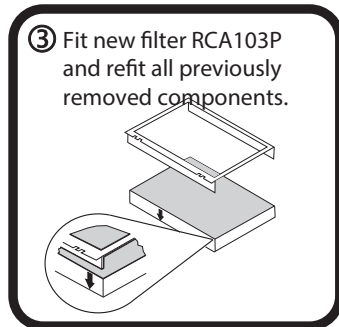

RYCO FILTERS

FITTING INSTRUCTIONS FOR RYCO CABIN FILTER RCA103P.

VW Golf III & Vento

VW Polo, Audi A3 & TT

Ryco Group Pty Ltd
29 Taras Ave, Altona North
Victoria 3025 Australia.
www.rycofilters.com.au

Ryco Group
A Division of GUD NZ Holdings Ltd
626A Rosebank Road, Avondale
Auckland New Zealand
www.ryco.co.nz