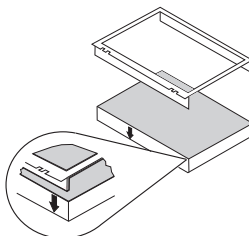

RYCO FILTERS

FITTING INSTRUCTIONS FOR RYCO CABIN FILTER RCA103P. VW BORA(filter located in engine bay)

1 Move sealing strip

2 Remove 4 screws and panel

3

Do not throw frame
away

4 Fit new filter RCA103P
into frame.

5 Replace filter assembly

6 Snap new filter into
position then refit all
previously removed
components.

Ryco Group Pty Ltd
29 Taras Ave, Altona North
Victoria 3025 Australia.
www.rycofilters.com.au

Ryco Group
A Division of GUD NZ Holdings Ltd
626A Rosebank Road, Avondale
Auckland New Zealand
www.ryco.co.nz

RYCO FILTERS

FITTING INSTRUCTIONS FOR RYCO CABIN FILTER RCA103P.

VW Beetle and Passat (B6)

- ① Remove cover by pushing back & lifting

④

Do not throw frame away

- ② Remove 2 screws and pane

⑤