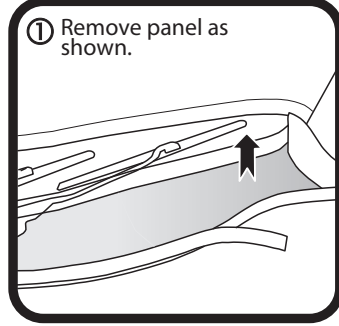

RYCO FILTERS

FITTING INSTRUCTIONS FOR RYCO CABIN FILTER RCA103P.

VW Golf III & Vento

VW Polo, Audi A3 & TT

Ryco Group Pty Ltd
29 Taras Ave, Altona North
Victoria 3025 Australia.
www.rycofilters.com.au

Ryco Group
A Division of GUD NZ Holdings Ltd
626A Rosebank Road, Avondale
Auckland New Zealand
www.ryco.co.nz