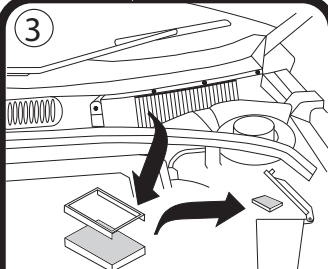

RYCO FILTERS

FITTING INSTRUCTIONS FOR RYCO CABIN FILTER RCA103P. VW BORA(filter located in engine bay)

1 Move sealing strip

2 Remove 4 screws and panel

3

Do not throw frame
away

4 Fit new filter RCA103P
into frame.

5 Replace filter assembly

6 Snap new filter into
position then refit all
previously removed
components.

Ryco Group Pty Ltd
29 Taras Ave, Altona North
Victoria 3025 Australia.
www.rycofilters.com.au

Ryco Group
A Division of GUD NZ Holdings Ltd
626A Rosebank Road, Avondale
Auckland New Zealand
www.ryco.co.nz

RYCO FILTERS

FITTING INSTRUCTIONS FOR RYCO CABIN FILTER RCA103P.

VW Beetle and Passat (B6)

- ① Remove cover by pushing back & lifting

④

Do not throw frame away

- ② Remove 2 screws and pane

⑤

1: Lift weather strip (part A) from ridge to at least centre of vehicle.

3: Fit new Ryco RCA103P into frame noting that ends of frame fit into pleat space both ends

2: Use approx 50mm high support (B) to keep weather strip clear of filter push clips (C) towards engine, lift front of filter assembly and pull out of housing.