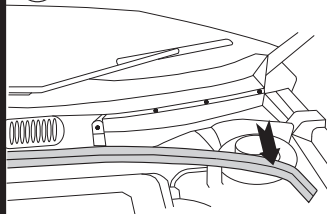

RYCO FILTERS

FITTING INSTRUCTIONS FOR RYCO CABIN FILTER RCA103P. VW BORA(filter located in engine bay)

1 Move sealing strip

2 Remove 4 screws and panel

3

Do not throw frame
away

4 Fit new filter RCA103P
into frame.