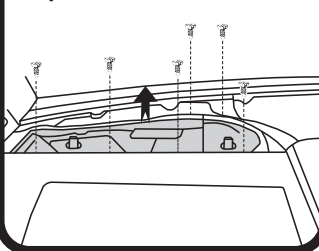

RYCO FILTERS

FITTING INSTRUCTIONS FOR RYCO CABIN FILTER RCA103P.

VW Beetle and Passat (B6)

- ① Remove cover by pushing back & lifting

④

Do not throw frame away

- ② Remove 2 screws and pane

⑤

Fit new filter RCA103P into frame

- ③ Remove 6 screws and panel

⑥

Snap new filter and frame into position and then refit all previous removed components

Ryco Group Pty Ltd
29 Taras Ave, Altona North
Victoria 3025 Australia.
www.rycofilters.com.au

1: Lift weather strip (part A) from ridge to at least centre of vehicle.

3: Fit new Ryco RCA103P into frame noting that ends of frame fit into pleat space both ends

2: Use approx 50mm high support (B) to keep weather strip clear of filter push clips (C) towards engine, lift front of filter assembly and pull out of housing.