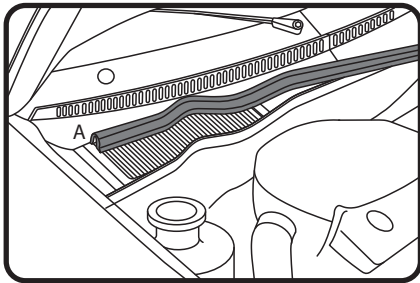

RYCO FILTERS

FITTING INSTRUCTIONS FOR RYCO CABIN FILTER RCA103P.

VW Beetle and Passat (B6)

- ① Remove cover by pushing back & lifting

④

Do not throw frame away

- ② Remove 2 screws and pane

⑤

Fit new filter RCA103P into frame

- ③ Remove 6 screws and panel

⑥

Snap new filter and frame into position and then refit all previous removed components

Ryco Group Pty Ltd
29 Taras Ave, Altona North
Victoria 3025 Australia.
www.rycofilters.com.au

Ryco Group
A Division of GUD NZ Holdings Ltd
626A Rosebank Road, Avondale
Auckland New Zealand
www.ryco.co.nz

FITTING INSTRUCTIONS FOR RYCO CABIN FILTER RCA103P.

SEAT Cordoba, Ibiza.
(Filter located in engine bay)

1: Lift weather strip (part A) from ridge to at least centre of vehicle.

3: Fit new Ryco RCA103P into frame noting that ends of frame fit into pleat space both ends

2: Use approx 50mm high support (B) to keep weather strip clear of filter push clips (C) towards engine, lift front of filter assembly and pull out of housing.