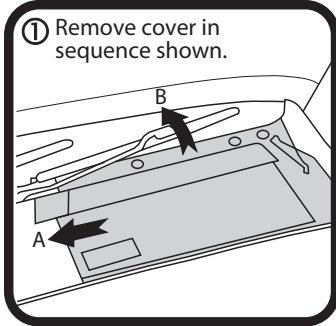

RYCO FILTERS

FITTING INSTRUCTIONS FOR RYCO CABIN FILTER RCA103P.

VW Golf III & Vento

VW Polo, Audi A3 & TT

Ryco Group Pty Ltd
29 Taras Ave, Altona North
Victoria 3025 Australia.
www.rycofilters.com.au

Ryco Group
A Division of GUD NZ Holdings Ltd
626A Rosebank Road, Avondale
Auckland New Zealand
www.ryco.co.nz