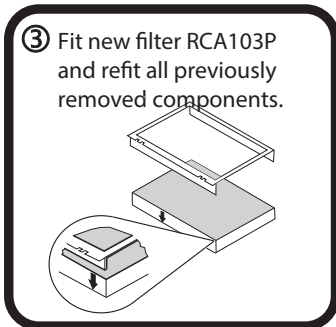

RYCO FILTERS

FITTING INSTRUCTIONS FOR RYCO CABIN FILTER RCA103P.

VW Golf III & Vento

VW Polo, Audi A3 & TT

Ryco Group Pty Ltd
29 Taras Ave, Altona North
Victoria 3025 Australia.
www.rycofilters.com.au

Ryco Group
A Division of GUD NZ Holdings Ltd
626A Rosebank Road, Avondale
Auckland New Zealand
www.ryco.co.nz