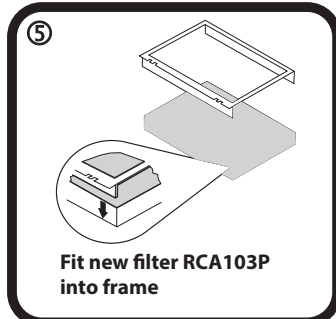

RYCO FILTERS

FITTING INSTRUCTIONS FOR RYCO CABIN FILTER RCA103P.

VW Beetle and Passat (B6)

- ① Remove cover by pushing back & lifting

④

Do not throw frame away

- ② Remove 2 screws and pane

⑤

Fit new filter RCA103P into frame

- ③ Remove 6 screws and panel

⑥

Snap new filter and frame into position and then refit all previous removed components

Ryco Group Pty Ltd
29 Taras Ave, Altona North
Victoria 3025 Australia.
www.rycofilters.com.au