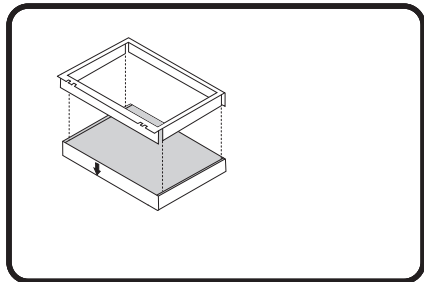

RYCO FILTERS

FITTING INSTRUCTIONS FOR RYCO CABIN FILTER RCA103P.

VW Beetle and Passat (B6)

- ① Remove cover by pushing back & lifting

④

Do not throw frame away

- ② Remove 2 screws and pane

⑤

Fit new filter RCA103P into frame

- ③ Remove 6 screws and panel

⑥

Snap new filter and frame into position and then refit all previous removed components

Ryco Group Pty Ltd
29 Taras Ave, Altona North
Victoria 3025 Australia.
www.rycofilters.com.au

Ryco Group
A Division of GUD NZ Holdings Ltd
626A Rosebank Road, Avondale
Auckland New Zealand
www.ryco.co.nz

FITTING INSTRUCTIONS FOR RYCO CABIN FILTER RCA103P.

SEAT Cordoba, Ibiza.
(Filter located in engine bay)

1: Lift weather strip (part A) from ridge to at least centre of vehicle.

3: Fit new Ryco RCA103P into frame noting that ends of frame fit into pleat space both ends

2: Use approx 50mm high support (B) to keep weather strip clear of filter push clips (C) towards engine, lift front of filter assembly and pull out of housing.