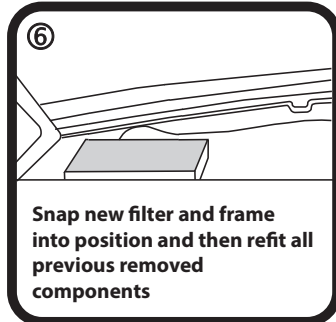

RYCO FILTERS

FITTING INSTRUCTIONS FOR RYCO CABIN FILTER RCA103P.

VW Beetle and Passat (B6)

- ① Remove cover by pushing back & lifting

④

Do not throw frame away

- ② Remove 2 screws and pane

⑤

Fit new filter RCA103P into frame

- ③ Remove 6 screws and panel

⑥

Snap new filter and frame into position and then refit all previous removed components

Ryco Group Pty Ltd
29 Taras Ave, Altona North
Victoria 3025 Australia.
www.rycofilters.com.au