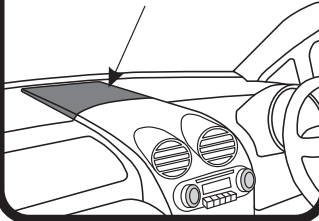

RYCO FILTERS

FITTING INSTRUCTIONS FOR RYCO CABIN FILTER RCA103P. VW BORA(filter located in engine bay)

1 Move sealing strip

2 Remove 4 screws and panel

3

Do not throw frame
away

4 Fit new filter RCA103P
into frame.

RYCO FILTERS

FITTING INSTRUCTIONS FOR RYCO CABIN FILTER RCA103P.

VW Beetle and Passat (B6)

- ① Remove cover by pushing back & lifting

④

Do not throw frame away

- ② Remove 2 screws and pane

⑤