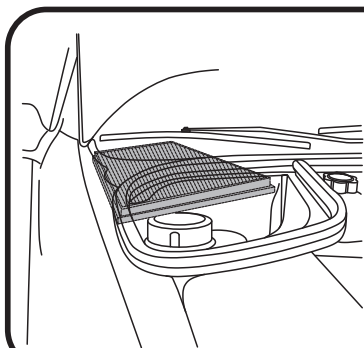

# RYCO FILTERS

FITTING INSTRUCTIONS FOR RYCO CABIN FILTER RCA157P.

PEUGEOT 206 series, (99 on)

**Filter is located in engine bay,  
on drivers side, in cavity,  
beneath windscreen**

**Pull used filter out from housing  
then fit new RYCO RCA157P by  
pushing into housing, Note air flow  
direction and positioning of filter.**