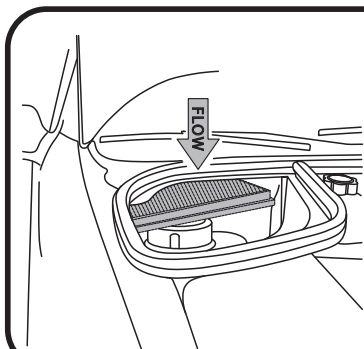

# RYCO FILTERS

FITTING INSTRUCTIONS FOR RYCO CABIN FILTER RCA157P.

PEUGEOT 206 series, (99 on)

**Filter is located in engine bay,  
on drivers side, in cavity,  
beneath windscreen**

**Pull used filter out from housing  
then fit new RYCO RCA157P by  
pushing into housing, Note air flow  
direction and positioning of filter.**