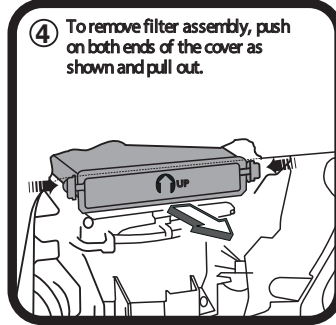

RYCO FILTERS

FITTING INSTRUCTIONS FOR RYCO CABIN FILTER RCA164MS TOYOTA TARAGO

(Filter is located behind glove box)

RYCO Group Pty Ltd
29 Taras Ave Altona North
Victoria 3025 Australia.
www.rycofilters.com.au