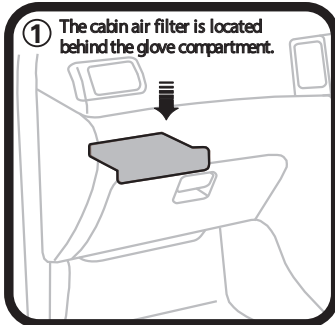

RYCO FILTERS

FITTING INSTRUCTIONS FOR RYCO CABIN FILTER RCA164MS TOYOTA TARAGO

(Filter is located behind glove box)

RYCO Group Pty Ltd
29 Taras Ave Altona North
Victoria 3025 Australia.
www.rycofilters.com.au