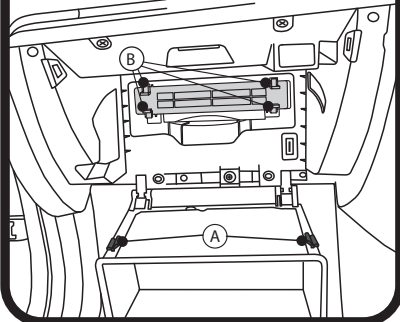

RYCO FILTERS

FITTING INSTRUCTIONS FOR RYCO CAVIN FILTER RCA146P.

Suits Hyundai Sonata NF

- ① Filter located behind glove box

Undo 2 rubber lugs (A), pull glove box down, squeeze 2 handles (B) together & remove the filter cover.