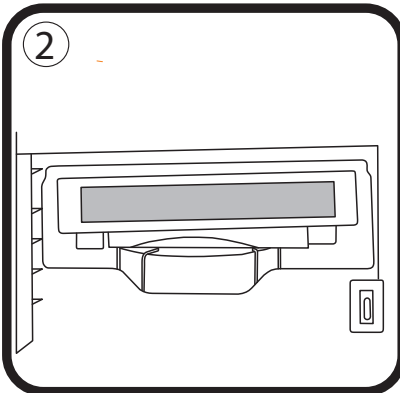

Pull used filter from housing, replace with Ryco RCA146P, Replace previously removed parts.

- ③