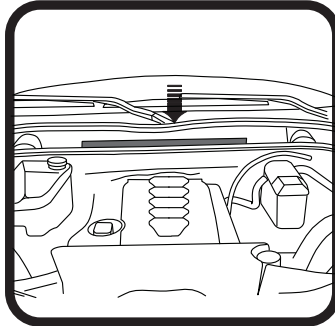

# RYCO FILTERS

FITTING INSTRUCTIONS FOR RYCO CABIN FILTER RCA171P.

MERCEDES VIANO / VITO  
(Filter is located at engine bay)

1. The cabin air filter is located in the engine bay below the windscreen.
2. Lift the plastic trim right on the centre of the windscreen. The cabin air filter housing is there.
3. Remove the screws holding the bracket and the housing lid and pull the filter out.
4. Clean the housing from accumulated debris and fit new filter making sure it is in the right air flow direction. Refit all components in reverse order.