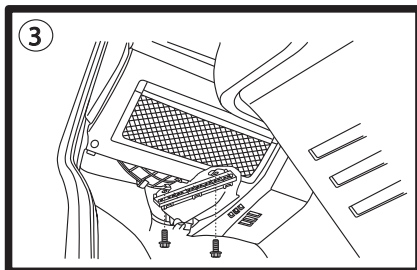

RYCO FILTERS

FITTING INSTRUCTIONS FOR RYCO CABIN FILTER RCA112P.

Volkswagon Transporter T5 & Multivan.(

For Touareg, filter is under glove box)

Remove 3 screws as shown.

Pull filter cover down and out to remove, pull used filter out from housing.

Pull cover down and out to remove.

Push new Ryco RCA112P filter into housing.

Remove 2 hex headed screws as shown.

Refit all previously removed components in reverse sequence.

Dispose of used filter correctly.