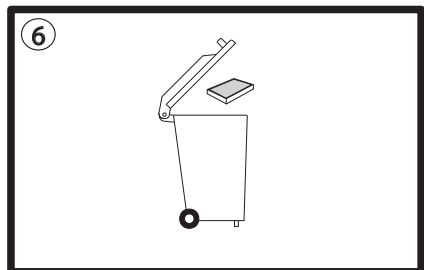

RYCO FILTERS

FITTING INSTRUCTIONS FOR RYCO CABIN FILTER RCA112P.

Volkswagon Transporter T5 & Multivan.(

For Touareg, filter is under glove box)

Remove 3 screws as shown.

Pull filter cover down and out to remove, pull used filter out from housing.

Pull cover down and out to remove.

Push new Ryco RCA112P filter into housing.

Remove 2 hex headed screws as shown.

Refit all previously removed components in reverse sequence.

Dispose of used filter correctly.