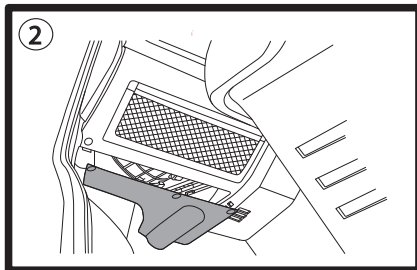

RYCO FILTERS

FITTING INSTRUCTIONS FOR RYCO CABIN FILTER RCA112P.

Volkswagon Transporter T5 & Multivan.(

For Touareg, filter is under glove box)

Remove 3 screws as shown.

Pull filter cover down and out to remove, pull used filter out from housing.

Pull cover down and out to remove.

Push new Ryco RCA112P filter into housing.

Remove 2 hex headed screws as shown.

Refit all previously removed components in reverse sequence.

Dispose of used filter correctly.