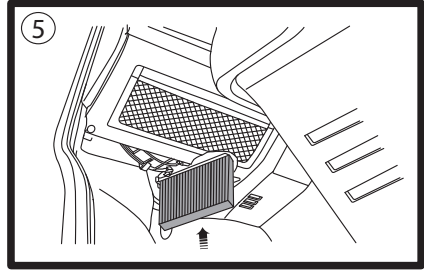

RYCO FILTERS

FITTING INSTRUCTIONS FOR RYCO CABIN FILTER RCA112P.

Volkswagon Transporter T5 & Multivan.(

For Touareg, filter is under glove box)

Remove 3 screws as shown.

Pull filter cover down and out to remove, pull used filter out from housing.

Pull cover down and out to remove.

Push new Ryco RCA112P filter into housing.

Remove 2 hex headed screws as shown.

Refit all previously removed components in reverse sequence.

Dispose of used filter correctly.