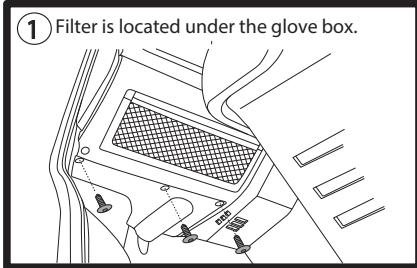

RYCO FILTERS

FITTING INSTRUCTIONS FOR RYCO CABIN FILTER RCA112P.

Volkswagon Transporter T5 & Multivan.(

For Touareg, filter is under glove box)

Remove 3 screws as shown.

Pull filter cover down and out to remove, pull used filter out from housing.

Pull cover down and out to remove.

Push new Ryco RCA112P filter into housing.

Remove 2 hex headed screws as shown.

Refit all previously removed components in reverse sequence.

Dispose of used filter correctly.