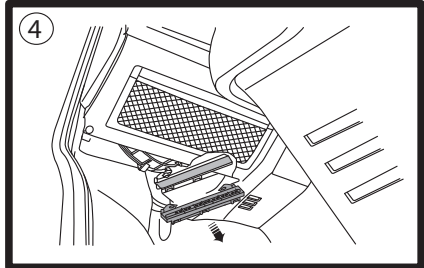

RYCO FILTERS

FITTING INSTRUCTIONS FOR RYCO CABIN FILTER RCA112P.

Volkswagon Transporter T5 & Multivan.(

For Touareg, filter is under glove box)

Remove 3 screws as shown.

Pull filter cover down and out to remove, pull used filter out from housing.

Pull cover down and out to remove.

Push new Ryco RCA112P filter into housing.

Remove 2 hex headed screws as shown.

Refit all previously removed components in reverse sequence.

Dispose of used filter correctly.