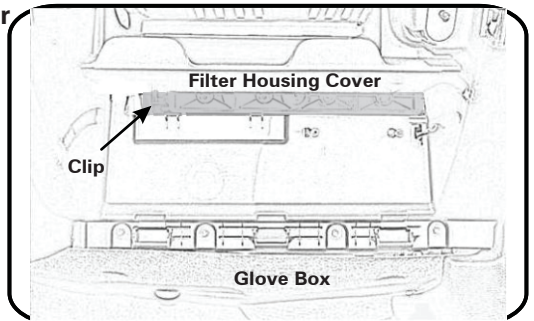

**FITTING INSTRUCTIONS FOR RYCO CABIN FILTER RCA242P
JEEP GRAND CHEROKEE OE Pt No: 68079487AA
Filter is located behind glove box)**

1. Unlock and loosen down glove box and remove two retainers on both side of glove box.

2. Remove the clip on the side of filter housing cover. Open the cover to locate the cabin filter.

3. Replace old cabin filter with RYCO RCA242P and ensure the air flow arrow is pointing to the floor. Refit filter housing cover and glove box. Dispose of used filter correctly.