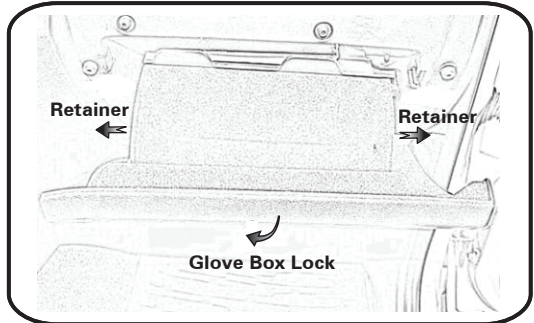

**FITTING INSTRUCTIONS FOR RYCO CABIN FILTER RCA242P
JEEP GRAND CHEROKEE OE Pt No: 68079487AA
Filter is located behind glove box)**

1. Unlock and loosen down glove box and remove two retainers on both side of glove box.

2. Remove the clip on the side of filter housing cover. Open the cover to locate the cabin filter.

3. Replace old cabin filter with RYCO RCA242P and ensure the air flow arrow is pointing to the floor. Refit filter housing cover and glove box. Dispose of used filter correctly.