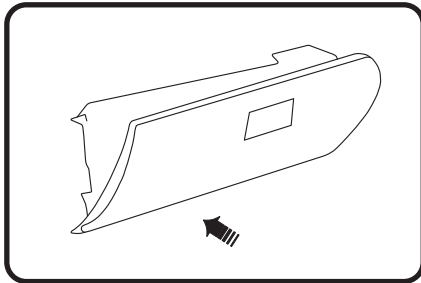

RYCO FILTERS

FITTING INSTRUCTIONS FOR RYCO CABIN FILTER RCA243P. VOLKSWAGEN UP

(Filter is located underneath glove box / footwell)

1. The cabin air filter is located below the glove box in the passenger side towards the centre console.
2. Identify the housing in footwell area up towards the centre console.
3. Unclip the cabin air filter housing lid by pressing the corners of the small side of the "L" shaped lid.
4. Slide out the old filter carefully to avoid accumulated debris from being spread around. Clean area and insert the new filter making sure it is in the right air flow direction. Refit all components in reverse order.