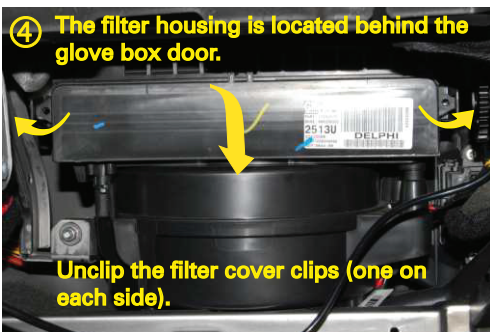

# RYCO FILTERS

FITTING INSTRUCTIONS FOR RYCO CABIN FILTER RCA224P/C/MS  
HOLDEN CRUZE JG, JH & YG SERIES  
(ALSO FIT OPEL ASTRA PJ SERIES)

Ryco Group Pty Ltd  
29 Taras Ave Altona North  
Victoria 3025 Australia.  
[www.rycofilters.com.au](http://www.rycofilters.com.au)