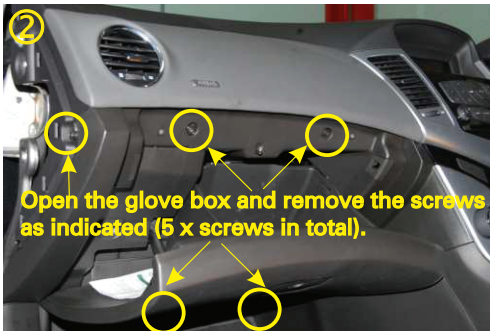

# RYCO FILTERS

FITTING INSTRUCTIONS FOR RYCO CABIN FILTER RCA224P/C/MS  
HOLDEN CRUZE JG, JH & YG SERIES  
(ALSO FIT OPEL ASTRA PJ SERIES)

Ryco Group Pty Ltd  
29 Taras Ave Altona North  
Victoria 3025 Australia.  
[www.rycofilters.com.au](http://www.rycofilters.com.au)