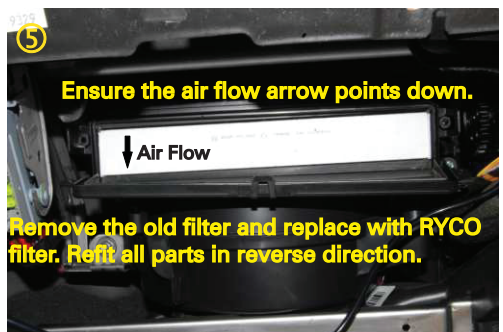

# RYCO FILTERS

FITTING INSTRUCTIONS FOR RYCO CABIN FILTER RCA224P/C/MS  
HOLDEN CRUZE JG, JH & YG SERIES  
(ALSO FIT OPEL ASTRA PJ SERIES)

Ryco Group Pty Ltd  
29 Taras Ave Altona North  
Victoria 3025 Australia.  
[www.rycofilters.com.au](http://www.rycofilters.com.au)