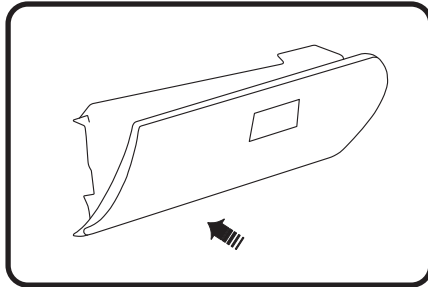

RYCO FILTERS

FITTING INSTRUCTIONS FOR RYCO CABIN FILTER RCA260P. LEXUS RX350

1. The cabin air filter is located behind the glove box compartment.
2. Open the glove box on the passenger side identify the shelf partition inside the unit. Hold the shelf and remove.
3. Behind the shelf is a an opening to access the cabin air filter housing .
4. Unclip the housing lid and slide out the old cabin air filter carefully to avoid any accumulated debris from being spread around.
5. Slide in the new filter making sure it faces the correct air flow direction and refit all components in reverse order .