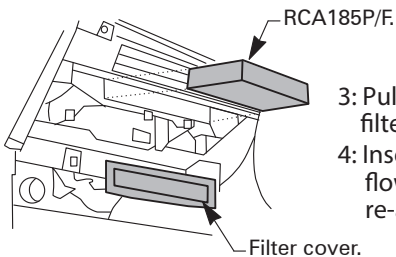

RYCO FILTERS

FITTING INSTRUCTIONS FOR RYCO CABIN FILTER RCA185P/MS

KIA RIO JB

Filter located behind glove box.

- 1: Open glove box.
- 2: Remove glove box lid by removing glove box clips as shown.

- 3: Pull filter cover to remove, remove used filter from housing, note flow direction.
 - 4: Insert new Ryco RCA185P/F filter, note flow direction.
- re-assemble in reverse sequence.