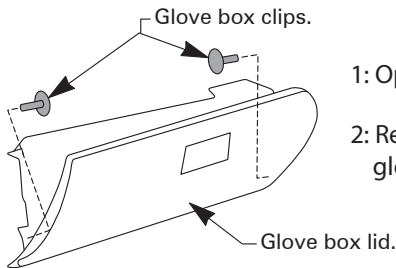

RYCO FILTERS

FITTING INSTRUCTIONS FOR RYCO CABIN FILTER RCA185P/MS

KIA RIO JB

Filter located behind glove box.

- 1: Open glove box.
- 2: Remove glove box lid by removing glove box clips as shown.

- 3: Pull filter cover to remove, remove used filter from housing, note flow direction.
 - 4: Insert new Ryco RCA185P/F filter, note flow direction.
- re-assemble in reverse sequence.