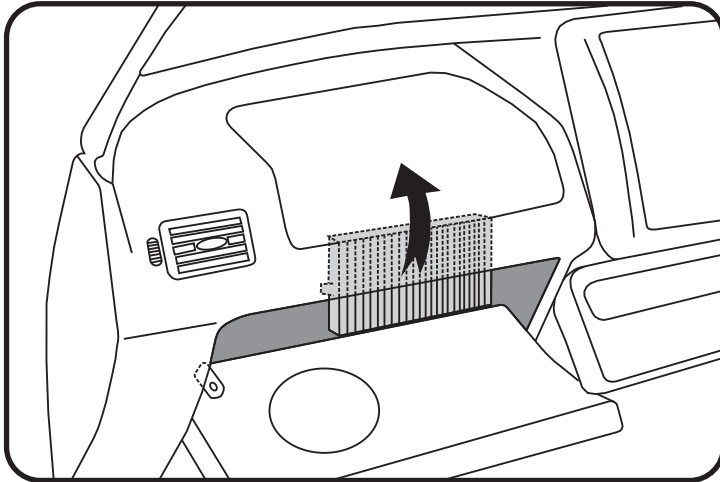

# RYCO FILTERS

FITTING INSTRUCTIONS FOR RYCO CABIN FILTER RCA106P.  
Suits Hyundai Sonata 1999 - 2003 & Hyundai XG 2001 - on  
(Filter located in glove box)

- 1: SONATA, Open glove box, press both sides of glove box inward then lower glove box.  
XG, Open the bonnet and remove the glove box stop then lower the glove box.
- 2: SONATA, remove the lower side instrument panel trim pad, remove the four glove box upper cover retaining screws then the cover, remove the two glove box retaining bolts then remove the glove box. Press on the filter cover tab and remove the cover.  
XG, Remove the two glove box retaining bolts then the two retaining screws then the glove box. Remove the lower side instrument panel trim pad, disconnect electrical connector, push downwards on the blower unit under cover then remove the cover.
- 3: SONATA, Remove used filter from housing, install new RYCO filter making sure air flow arrow is facing correct direction then replace filter cover.  
XG, Remove used filter from housing, install new RYCO filter making sure air flow arrow is facing correct direction then replace filter cover, reinstall blower unit under cover and reconnect electrical connector.
- 4: SONATA, Position glove box to instrument panel, install two retaining bolts and glove box upper cover, replace lower side instrument panel trim pad and lift the glove box into position, replace the four glove box upper cover retaining screws then close the glove box.  
XG, Position glove box to instrument panel, install two retaining bolts and glove box upper cover, replace the lower side instrument panel trim pad, position the glove box to the instrument panel and install two glove box attaching screws, lift glove box into position, replace the stop then close the glove box.