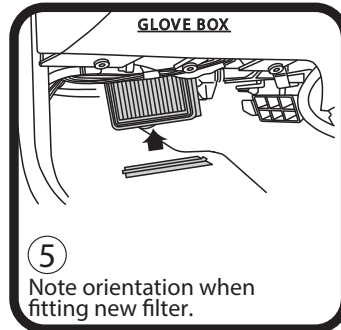

RYCO FILTERS

FITTING INSTRUCTIONS FOR RYCO CABIN FILTER RCA142P.

CITROEN XSARA

(Filter is located under glove box)

Ryco Group Pty Ltd
29 Taras Ave, Altona North
Victoria 3025 Australia.
www.rycofilters.com.au