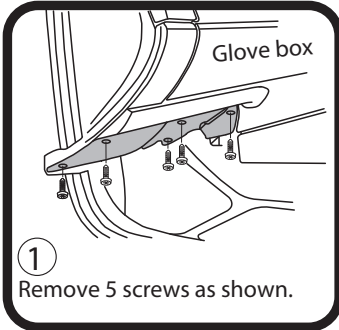

Ryco Group
A Division of GUD NZ Holdings Ltd
626A Rosebank Road, Avondale
Auckland New Zealand
www.ryco.co.nz

RYCO FILTERS

FITTING INSTRUCTIONS FOR RYCO CABIN FILTER RCA142P.

CITROEN XANTIA

(Filter is located under glove box)