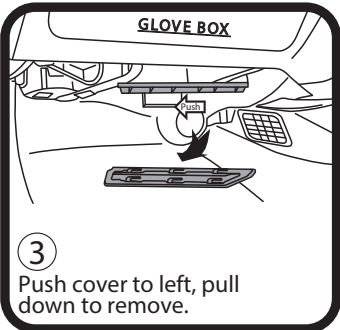

RYCO FILTERS

FITTING INSTRUCTIONS FOR RYCO CABIN FILTER RCA142P.

CITROEN BERLINGO

(Filter is located under glove box)

Ryco Group Pty Ltd
29 Taras Ave, Altona North
Victoria 3025 Australia.
www.rycofilters.com.au