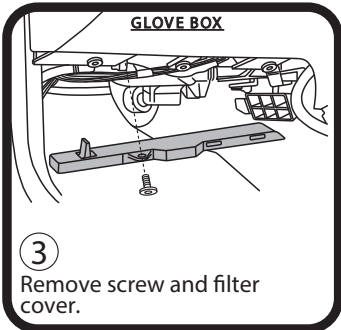

RYCO FILTERS

FITTING INSTRUCTIONS FOR RYCO CABIN FILTER RCA142P.

CITROEN XSARA

(Filter is located under glove box)

Ryco Group Pty Ltd
29 Taras Ave, Altona North
Victoria 3025 Australia.
www.rycofilters.com.au