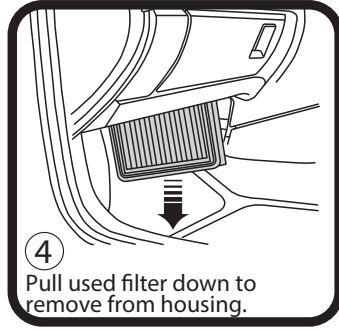

Ryco Group
A Division of GUD NZ Holdings Ltd
626A Rosebank Road, Avondale
Auckland New Zealand
www.ryco.co.nz

RYCO FILTERS

FITTING INSTRUCTIONS FOR RYCO CABIN FILTER RCA142P.

CITROEN XANTIA

(Filter is located under glove box)