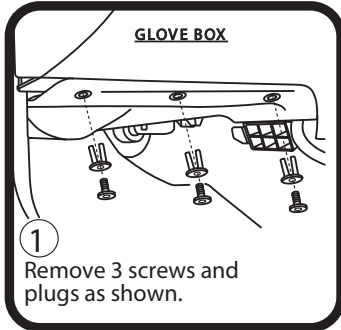

RYCO FILTERS

FITTING INSTRUCTIONS FOR RYCO CABIN FILTER RCA142P.

CITROEN XSARA

(Filter is located under glove box)

Ryco Group Pty Ltd
29 Taras Ave, Altona North
Victoria 3025 Australia.
www.rycofilters.com.au