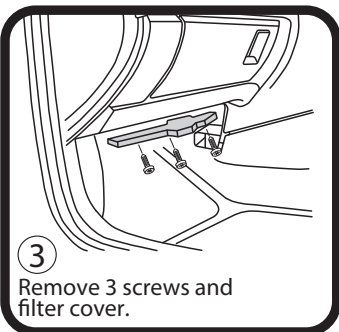

Ryco Group
A Division of GUD NZ Holdings Ltd
626A Rosebank Road, Avondale
Auckland New Zealand
www.ryco.co.nz

RYCO FILTERS

FITTING INSTRUCTIONS FOR RYCO CABIN FILTER RCA142P.

CITROEN XANTIA

(Filter is located under glove box)