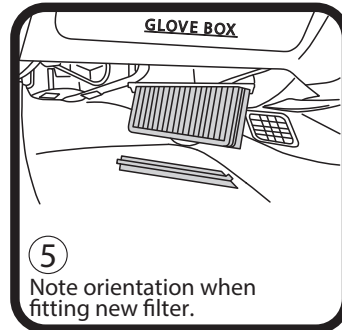

RYCO FILTERS

FITTING INSTRUCTIONS FOR RYCO CABIN FILTER RCA142P.

CITROEN BERLINGO

(Filter is located under glove box)

Ryco Group Pty Ltd
29 Taras Ave, Altona North
Victoria 3025 Australia.
www.rycofilters.com.au

Ryco Group
A Division of GUD NZ Holdings Ltd
626A Rosebank Road, Avondale
Auckland New Zealand
www.ryco.co.nz

RYCO FILTERS

FITTING INSTRUCTIONS FOR RYCO CABIN FILTER RCA142P.

CITROEN XANTIA

(Filter is located under glove box)