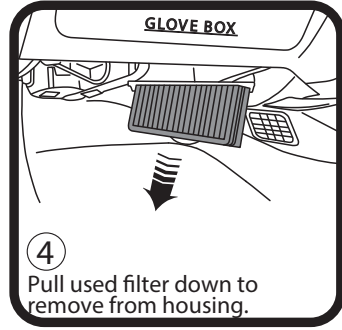

RYCO FILTERS

FITTING INSTRUCTIONS FOR RYCO CABIN FILTER RCA142P.

CITROEN BERLINGO

(Filter is located under glove box)

Ryco Group Pty Ltd
29 Taras Ave, Altona North
Victoria 3025 Australia.
www.rycofilters.com.au