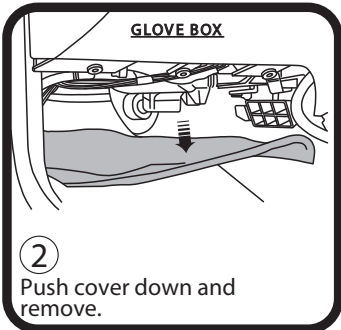

RYCO FILTERS

FITTING INSTRUCTIONS FOR RYCO CABIN FILTER RCA142P.

CITROEN XSARA

(Filter is located under glove box)

Ryco Group Pty Ltd
29 Taras Ave, Altona North
Victoria 3025 Australia.
www.rycofilters.com.au