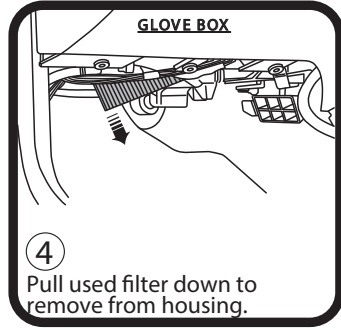

RYCO FILTERS

FITTING INSTRUCTIONS FOR RYCO CABIN FILTER RCA142P.

CITROEN XSARA

(Filter is located under glove box)

Ryco Group Pty Ltd
29 Taras Ave, Altona North
Victoria 3025 Australia.
www.rycofilters.com.au