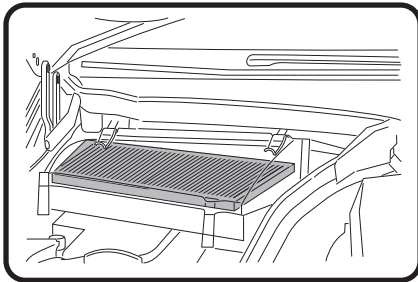

FITTING INSTRUCTIONS FOR RYCO CABIN FILTER RCA153P.

MERCEDES BENZ C-Klasse
(Filter located in engine bay)

1: Undo 3 clips and remove cover.

3: Refit all previously removed components. Dispose of used filter correctly.