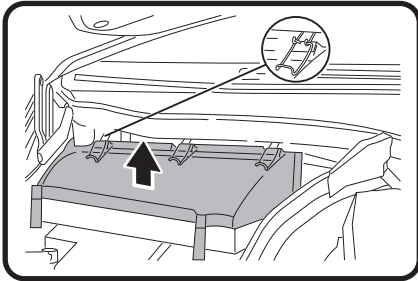

FITTING INSTRUCTIONS FOR RYCO CABIN FILTER RCA153P.

MERCEDES BENZ C-Klasse
(Filter located in engine bay)

1: Undo 3 clips and remove cover.

3: Refit all previously removed components. Dispose of used filter correctly.