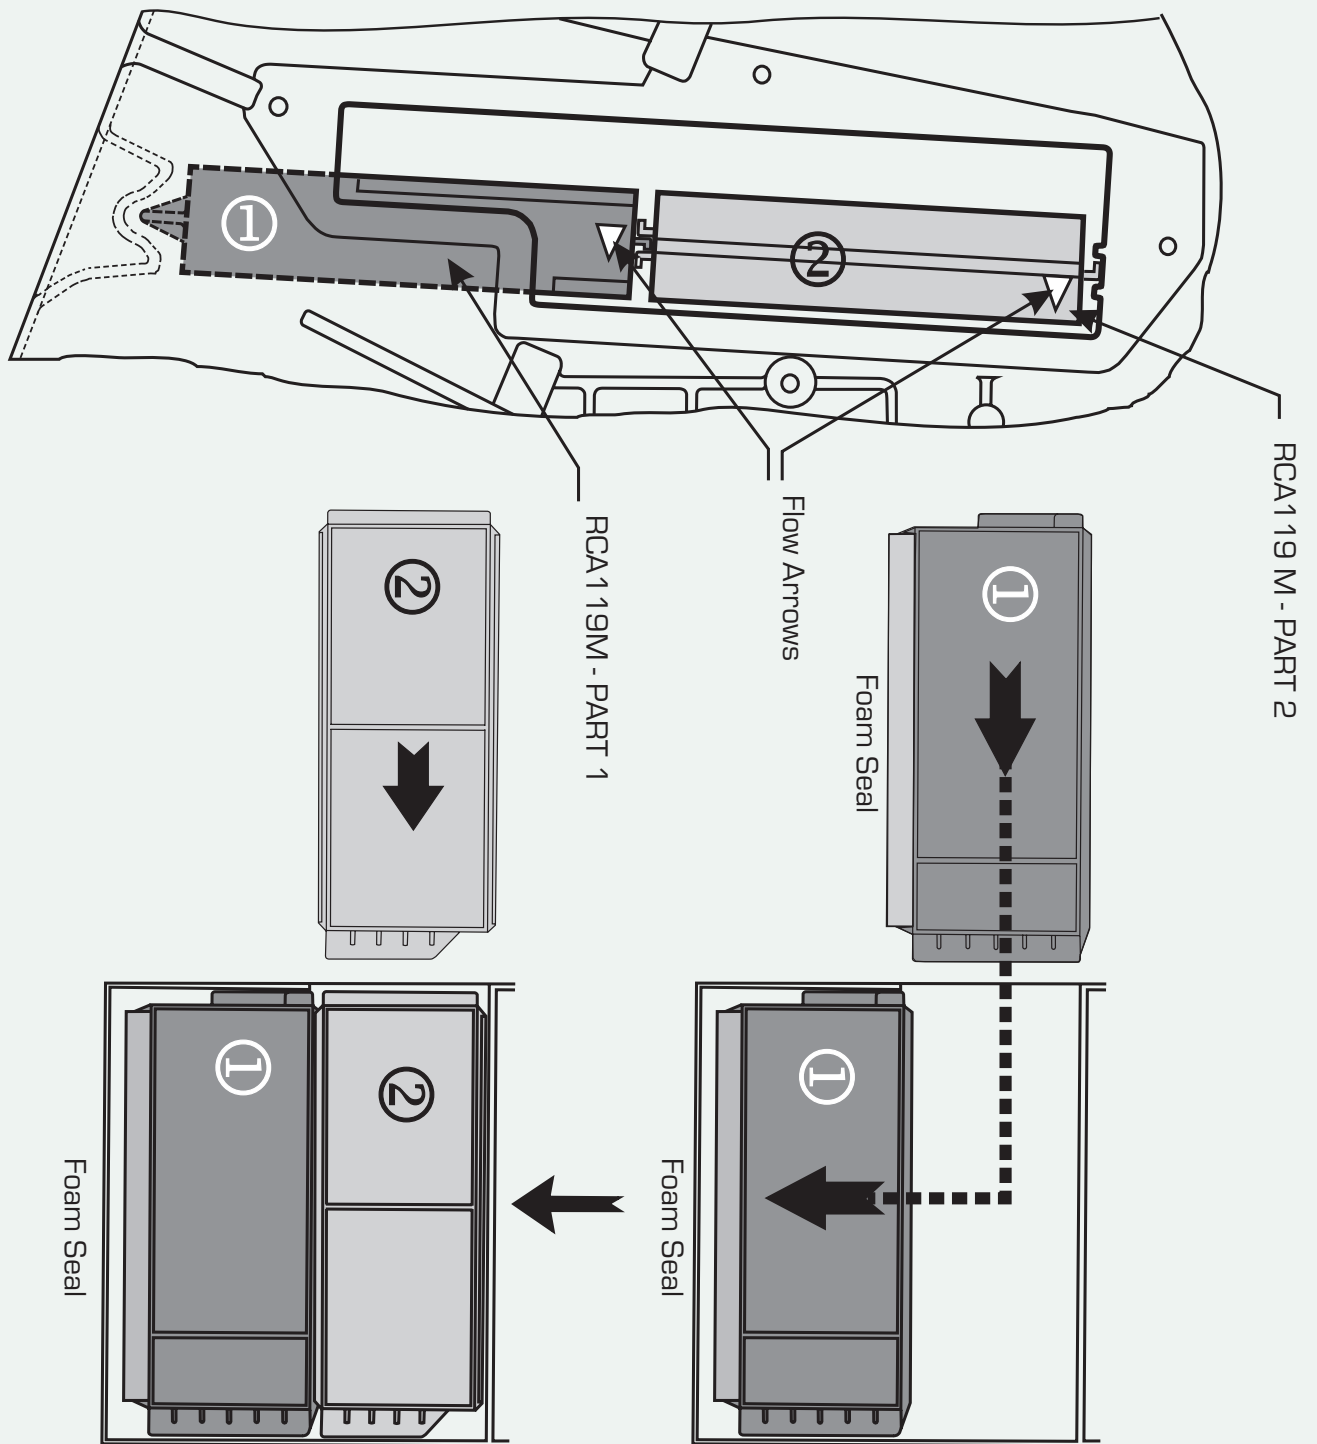

RCA119M - MAZDA 3

FILTER IS LOCATED BEHIND THE GLOVE BOX

FIGURE 1