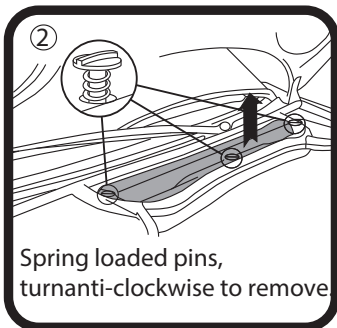

RYCO FILTERS

FITTING INSTRUCTIONS FOR RYCO CABIN FILTER RCA110P.

BMW 3 series E46

(Filter is located in engine bay)

Ryco Group Pty Ltd
29 Taras Ave, Altona North
Victoria 3025 Australia.
www.rycofilters.com.au