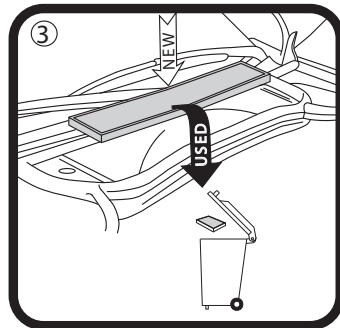

RYCO FILTERS

FITTING INSTRUCTIONS FOR RYCO CABIN FILTER RCA110P.

BMW 3 series E46

(Filter is located in engine bay)

Ryco Group Pty Ltd
29 Taras Ave, Altona North
Victoria 3025 Australia.
www.rycofilters.com.au